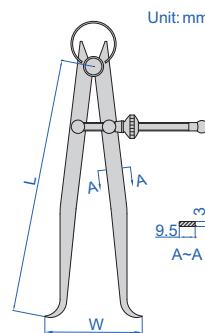

OUTSIDE CALIPERS

- Made of carbon steel

7241-150

| Code | Size (L) | Range (W) | h |
|----------|----------|-----------|-----|
| 7241-150 | 150mm | 0-150mm | 2mm |
| 7241-200 | 200mm | 0-200mm | 3mm |
| 7241-300 | 300mm | 0-300mm | 3mm |

INSIDE SPRING CALIPERS

- Made of carbon steel

| Code | Size (L) | Range (W) |
|----------|----------|-----------|
| 7261-150 | 150mm | 20-150mm |
| 7261-200 | 200mm | 22-200mm |
| 7261-250 | 245mm | 30-250mm |
| 7261-300 | 300mm | 30-300mm |

7261-150

OUTSIDE SPRING CALIPERS

- Made of carbon steel

| Code | Size (L) | Range (W) |
|----------|----------|-----------|
| 7262-150 | 155mm | 0-150mm |
| 7262-200 | 210mm | 0-200mm |
| 7262-250 | 265mm | 0-250mm |
| 7262-300 | 310mm | 0-300mm |

7260-150

DIVIDERS

- Made of carbon steel
- Hardened points

| Code | Size (L) | Range (W) | a | b |
|----------|----------|-----------|-----|---|
| 7247-150 | 150mm | 0-140mm | 8.5 | 7 |
| 7247-200 | 200mm | 0-190mm | 10 | 7 |
| 7247-300 | 300mm | 0-290mm | 12 | 7 |