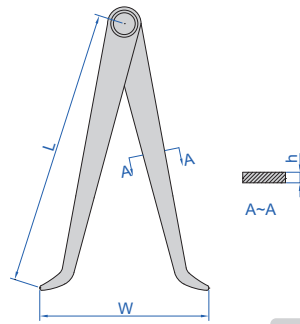

INSIDE CALIPERS

- Made of carbon steel

7240-150

| Code | Size (L) | Range (W) | h |
|----------|----------|-----------|-----|
| 7240-150 | 150mm | 17-150mm | 2mm |
| 7240-200 | 200mm | 17-200mm | 3mm |
| 7240-300 | 300mm | 18-300mm | 3mm |

OUTSIDE CALIPERS

- Made of carbon steel

7241-150

| Code | Size (L) | Range (W) | h |
|----------|----------|-----------|-----|
| 7241-150 | 150mm | 0-150mm | 2mm |
| 7241-200 | 200mm | 0-200mm | 3mm |
| 7241-300 | 300mm | 0-300mm | 3mm |

INSIDE SPRING CALIPERS

- Made of carbon steel

| Code | Size (L) | Range (W) |
|----------|----------|-----------|
| 7261-150 | 150mm | 20-150mm |
| 7261-200 | 200mm | 22-200mm |
| 7261-250 | 245mm | 30-250mm |
| 7261-300 | 300mm | 30-300mm |

7260-150

DIVIDERS

- Made of carbon steel
- Hardened points

| Code | Size (L) | Range (W) | a | b |
|----------|----------|-----------|-----|---|
| 7247-150 | 150mm | 0-140mm | 8.5 | 7 |
| 7247-200 | 200mm | 0-190mm | 10 | 7 |
| 7247-300 | 300mm | 0-290mm | 12 | 7 |