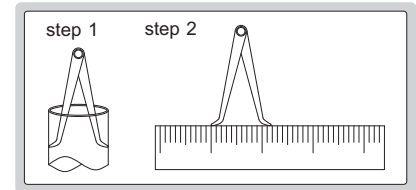

INSIDE CALIPERS

- Made of carbon steel

7240-150

| Code | Size (L) | Range (W) | h |
|----------|----------|-----------|-----|
| 7240-150 | 150mm | 17-150mm | 2mm |
| 7240-200 | 200mm | 17-200mm | 3mm |
| 7240-300 | 300mm | 18-300mm | 3mm |

OUTSIDE CALIPERS

- Made of carbon steel

7241-150

| Code | Size (L) | Range (W) | h |
|----------|----------|-----------|-----|
| 7241-150 | 150mm | 0-150mm | 2mm |
| 7241-200 | 200mm | 0-200mm | 3mm |
| 7241-300 | 300mm | 0-300mm | 3mm |

INSIDE SPRING CALIPERS

- Made of carbon steel

| Code | Size (L) | Range (W) |
|----------|----------|-----------|
| 7261-150 | 150mm | 20-150mm |
| 7261-200 | 200mm | 22-200mm |
| 7261-250 | 245mm | 30-250mm |
| 7261-300 | 300mm | 30-300mm |