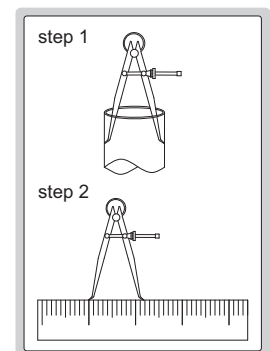

OUTSIDE CALIPERS

- Made of carbon steel

7241-150

| Code | Size (L) | Range (W) | h |
|----------|----------|-----------|-----|
| 7241-150 | 150mm | 0-150mm | 2mm |
| 7241-200 | 200mm | 0-200mm | 3mm |
| 7241-300 | 300mm | 0-300mm | 3mm |

INSIDE SPRING CALIPERS

- Made of carbon steel

| Code | Size (L) | Range (W) |
|----------|----------|-----------|
| 7261-150 | 150mm | 20-150mm |
| 7261-200 | 200mm | 22-200mm |
| 7261-250 | 245mm | 30-250mm |
| 7261-300 | 300mm | 30-300mm |

7261-150

OUTSIDE SPRING CALIPERS

- Made of carbon steel

| Code | Size (L) | Range (W) |
|----------|----------|-----------|
| 7262-150 | 155mm | 0-150mm |
| 7262-200 | 210mm | 0-200mm |
| 7262-250 | 265mm | 0-250mm |
| 7262-300 | 310mm | 0-300mm |