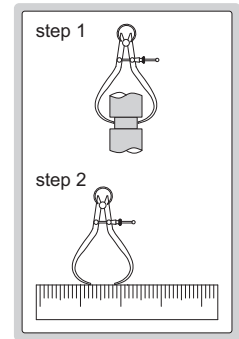

INSIDE SPRING CALIPERS

- Made of carbon steel

| Code | Size (L) | Range (W) |
|----------|----------|-----------|
| 7261-150 | 150mm | 20-150mm |
| 7261-200 | 200mm | 22-200mm |
| 7261-250 | 245mm | 30-250mm |
| 7261-300 | 300mm | 30-300mm |

7261-150

OUTSIDE SPRING CALIPERS

- Made of carbon steel

| Code | Size (L) | Range (W) |
|----------|----------|-----------|
| 7262-150 | 155mm | 0-150mm |
| 7262-200 | 210mm | 0-200mm |
| 7262-250 | 265mm | 0-250mm |
| 7262-300 | 310mm | 0-300mm |

7262-150

SPRING DIVIDERS

- Made of carbon steel
- Hardened points

| Code | Size (L) | Range (W) |
|----------|----------|-----------|
| 7260-150 | 150mm | 0-150mm |
| 7260-200 | 200mm | 0-210mm |
| 7260-250 | 245mm | 0-260mm |
| 7260-300 | 300mm | 0-320mm |