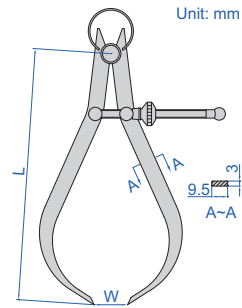

INSIDE SPRING CALIPERS

- Made of carbon steel

| Code | Size (L) | Range (W) |
|----------|----------|-----------|
| 7261-150 | 150mm | 20-150mm |
| 7261-200 | 200mm | 22-200mm |
| 7261-250 | 245mm | 30-250mm |
| 7261-300 | 300mm | 30-300mm |

7261-150

OUTSIDE SPRING CALIPERS

- Made of carbon steel

| Code | Size (L) | Range (W) |
|----------|----------|-----------|
| 7262-150 | 155mm | 0-150mm |
| 7262-200 | 210mm | 0-200mm |
| 7262-250 | 265mm | 0-250mm |
| 7262-300 | 310mm | 0-300mm |

7262-150

SPRING DIVIDERS

- Made of carbon steel
- Hardened points

| Code | Size (L) | Range (W) |
|----------|----------|-----------|
| 7260-150 | 150mm | 0-150mm |
| 7260-200 | 200mm | 0-210mm |
| 7260-250 | 245mm | 0-260mm |
| 7260-300 | 300mm | 0-320mm |

7260-150

DIVIDERS

- Made of carbon steel
- Hardened points

| Code | Size (L) | Range (W) | a | b |
|----------|----------|-----------|-----|---|
| 7247-150 | 150mm | 0-140mm | 8.5 | 7 |
| 7247-200 | 200mm | 0-190mm | 10 | 7 |
| 7247-300 | 300mm | 0-290mm | 12 | 7 |