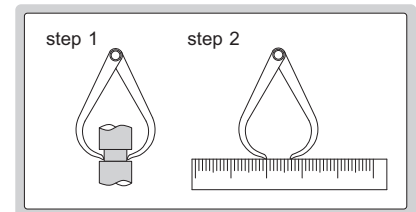

INSIDE CALIPERS

- Made of carbon steel

7240-150

| Code | Size (L) | Range (W) | h |
|----------|----------|-----------|-----|
| 7240-150 | 150mm | 17-150mm | 2mm |
| 7240-200 | 200mm | 17-200mm | 3mm |
| 7240-300 | 300mm | 18-300mm | 3mm |

OUTSIDE CALIPERS

- Made of carbon steel

7241-150

| Code | Size (L) | Range (W) | h |
|----------|----------|-----------|-----|
| 7241-150 | 150mm | 0-150mm | 2mm |
| 7241-200 | 200mm | 0-200mm | 3mm |
| 7241-300 | 300mm | 0-300mm | 3mm |

INSIDE SPRING CALIPERS

- Made of carbon steel

| Code | Size (L) | Range (W) |
|----------|----------|-----------|
| 7261-150 | 150mm | 20-150mm |
| 7261-200 | 200mm | 22-200mm |
| 7261-250 | 245mm | 30-250mm |
| 7261-300 | 300mm | 30-300mm |