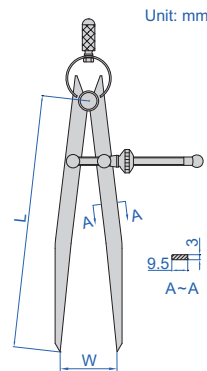

7261-150

OUTSIDE SPRING CALIPERS

- Made of carbon steel

| Code | Size (L) | Range (W) |
|----------|----------|-----------|
| 7262-150 | 155mm | 0-150mm |
| 7262-200 | 210mm | 0-200mm |
| 7262-250 | 265mm | 0-250mm |
| 7262-300 | 310mm | 0-300mm |

7262-150

SPRING DIVIDERS

- Made of carbon steel
- Hardened points

| Code | Size (L) | Range (W) |
|----------|----------|-----------|
| 7260-150 | 150mm | 0-150mm |
| 7260-200 | 200mm | 0-210mm |
| 7260-250 | 245mm | 0-260mm |
| 7260-300 | 300mm | 0-320mm |

7260-150

DIVIDERS

- Made of carbon steel
- Hardened points

| Code | Size (L) | Range (W) | a | b |
|----------|----------|-----------|-----|---|
| 7247-150 | 150mm | 0-140mm | 8.5 | 7 |
| 7247-200 | 200mm | 0-190mm | 10 | 7 |
| 7247-300 | 300mm | 0-290mm | 12 | 7 |

(mm)

7247-150