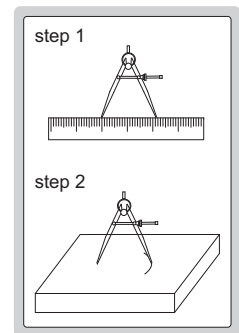

7262-150

SPRING DIVIDERS

- Made of carbon steel
- Hardened points

| Code | Size (L) | Range (W) |
|----------|----------|-----------|
| 7260-150 | 150mm | 0-150mm |
| 7260-200 | 200mm | 0-210mm |
| 7260-250 | 245mm | 0-260mm |
| 7260-300 | 300mm | 0-320mm |

7260-150

DIVIDERS

- Made of carbon steel
- Hardened points

| Code | Size (L) | Range (W) | a | b |
|----------|----------|-----------|-----|---|
| 7247-150 | 150mm | 0-140mm | 8.5 | 7 |
| 7247-200 | 200mm | 0-190mm | 10 | 7 |
| 7247-300 | 300mm | 0-290mm | 12 | 7 |