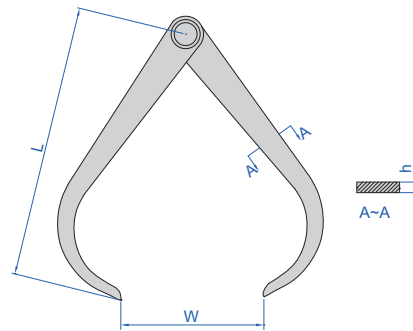

INSIDE CALIPERS

- Made of carbon steel

7240-150

| Code | Size (L) | Range (W) | h |
|----------|----------|-----------|-----|
| 7240-150 | 150mm | 17-150mm | 2mm |
| 7240-200 | 200mm | 17-200mm | 3mm |
| 7240-300 | 300mm | 18-300mm | 3mm |

OUTSIDE CALIPERS

- Made of carbon steel

7241-150

| Code | Size (L) | Range (W) | h |
|----------|----------|-----------|-----|
| 7241-150 | 150mm | 0-150mm | 2mm |
| 7241-200 | 200mm | 0-200mm | 3mm |
| 7241-300 | 300mm | 0-300mm | 3mm |

INSIDE SPRING CALIPERS

- Made of carbon steel

| Code | Size (L) | Range (W) |
|----------|----------|-----------|
| 7261-150 | 150mm | 20-150mm |
| 7261-200 | 200mm | 22-200mm |
| 7261-250 | 245mm | 30-250mm |
| 7261-300 | 300mm | 30-300mm |

7261-150

OUTSIDE SPRING CALIPERS

- Made of carbon steel

| Code | Size (L) | Range (W) |
|----------|----------|-----------|
| 7262-150 | 155mm | 0-150mm |
| 7262-200 | 210mm | 0-200mm |
| 7262-250 | 265mm | 0-250mm |
| 7262-300 | 310mm | 0-300mm |